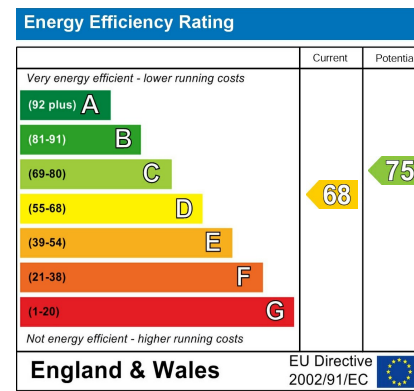

Energy Efficiency Graph

33 Gray Street
Mosborough, Sheffield, S20 5BW

£1,150 PCM