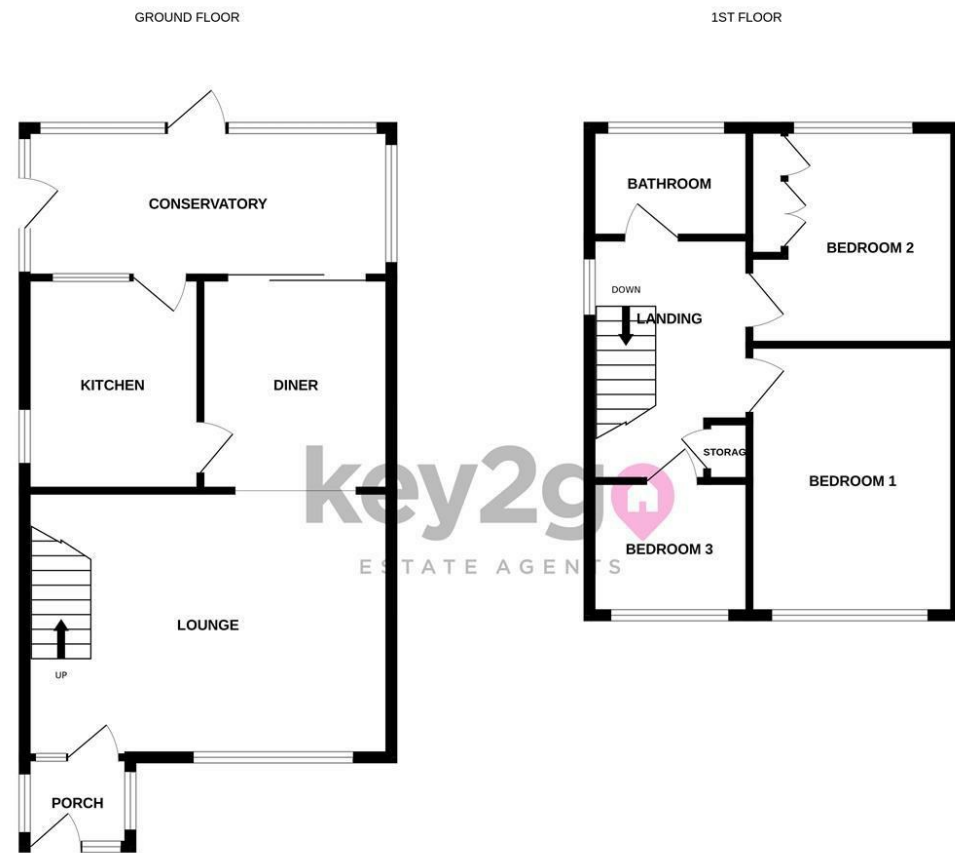

Floorplan

Area Map

Energy Efficiency Graph

33 Gray Street
Mosborough, Sheffield, S20 5BW

£1,150 PCM

Viewing

Please contact our Lettings Team Office on 0114 2478819 if you wish to arrange a viewing appointment for this property or require further information.

These particulars, whilst believed to be accurate are set out as a general outline only for guidance and do not constitute any part of an offer or contract. Intending purchasers should not rely on them as statements of representation of fact, but must satisfy themselves by inspection or otherwise as to their accuracy. No person in this firm's employment has the authority to make or give any representation or warranty in respect of the property.